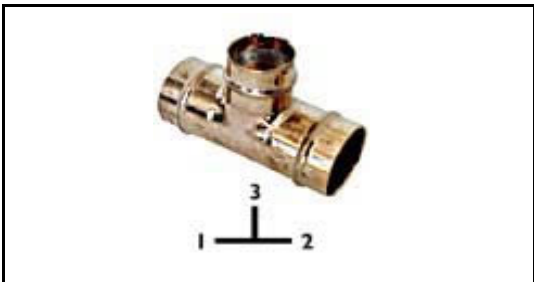

Torbeck Ball Valves
 8 1/2" Bottom Entry
 9 1/2" Bottom Entry
 11 1/2" Bottom Entry
 Side Entry

TORBECK SIDE ENTRY BALL VALVE

Plastic Lift Arms

Ball Valve HP PT1
 1/2"
 3/4"

PLASTIC LIFT ARM

SOLDER RING FITTING

		Prepacked		Loose	
		number	qty per card	number	qty
	Coupling 15mm			SL01	10
	Coupling 22mm			SL18	10
SL01/18	SL08/24				
	Slip Coupling 15mm			SL08	1
	Slip Coupling 22mm			SL24	1
	Reducing Coupling 22mm-15mm			SL07	1
	Reducing Coupling 28mm-15mm			SL30	1
	Reducing Coupling 28mm-22mm			SL26	1
SL07/30/26	SL06/31/25				
	Fitting Reducer 22mm-15mm			SL06	1
	Fitting Reducer 28mm-15mm			SL31	1
	Fitting Reducer 28mm-22mm			SL25	1
SL10/28	SL04/21/22				
	Imperial/Metric Adaptor 15mm-1/2"			SL10	1
	Imperial/Metric Adaptor 22mm-3/4"			SL28	1
	Tap Connector Straight 15mm-1/2"			SL04	1
	Tap Connector Straight 15mm-3/4"			SL21	1
	Tap Connector Straight 22mm-3/4"			SL22	1
SL05/23	SL09/27				
	Tap Connector Bent 15mm-1/2"			SL05	1
	Tap Connector Bent 22mm-3/4"			SL23	1
	End Cap 15mm			SL09	1
	End Cap 22mm			SL27	1
	Elbows 90° 15mm			SL02	10
	Elbows 90° 22mm			SL19	5
SL02/19/CO26				CO26	1
	Elbows 90° 28mm				

SOLDER RING FITTING CONT'D

Prepacked		Loose	
number	qty per card	number	qty
		SL11	1
		SL29	1
		SL03	5
		SL20	1
		SL12	1
		SL13	1
		SL14	1
		SL15	1
		SL16	1
		SL32	1
		SL17	1
		SL33	1

Elbows 45°

15mm
22mm

SL11/29

Equal Tee

15mm
22mm

SL03/20

Reducing Tee

15mm-15mm-22mm
22mm-15mm-15mm
22mm-15mm-22mm
22mm-22m-15mm

Male Solder Iron

15mm - 1/2"
22mm-3/4"